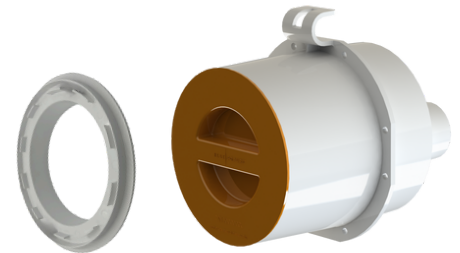

6" NICHE AND PLASTER CAP ADAPTER