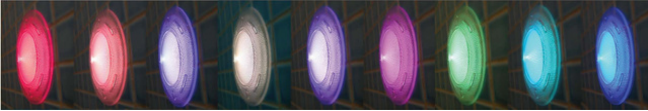

BRING YOUR POOL & SPA

BACK TO LIFE

CUT THE CORD, DON'T PULL IT

The Vivid 360 Replacement LED is engineered to replace most existing pool and spa lights to deliver more colorful and vivid lighting than ever before. Whether you need to replace a broken light or you just want to upgrade to a more colorful, brighter LED light, Vivid 360 is the preferred choice of pool owners and industry experts alike.

- Replaces most existing pool & spa lights
- Available in white, blue or multi-color
- Separate White Trim Ring available
- Use existing lighting cable and our patented quick-connect plug kits in most cases
- Safer, low-voltage and more energy-efficient solution

Vivid360
POOL REPLACEMENT LED

Social Channels

IMAGINE MORE COLOR AND VIVID LIGHT THAN EVER BEFORE

AVAILABLE IN WHITE, BLUE AND MULTI-COLOR

- Replacements for pool, spa, and nicheless lighting (also replaces fiber optic)
- Use **existing** lighting cable and our patented quick-connect plug kits in most cases
- Public and semi-public commercial pool compatible
- Adjustable tab system fits most lighting niches including Jandy®, Hayward® and Pentair®
- Replaces both 1.5" nicheless lights and fiber optics
- 12-14 volt transformer required for all of our low-voltage lighting