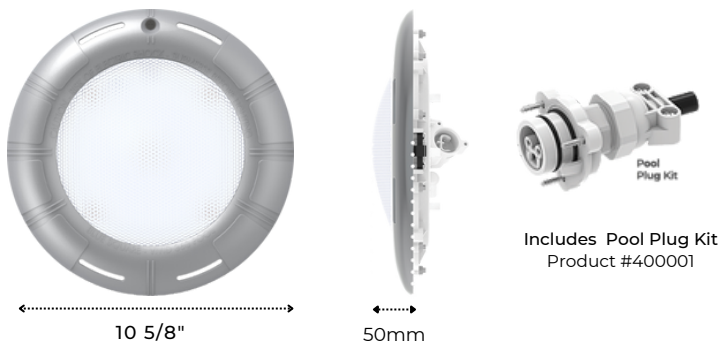

BRING YOUR POOL & SPA

BACK TO LIFE

CUT THE CORD, DON'T PULL IT

The Vivid 360 Replacement LED is engineered to replace most existing pool and spa lights to deliver more colorful and vivid lighting than ever before. Whether you need to replace a broken light or you just want to upgrade to a more colorful, brighter LED light, Vivid 360 is the preferred choice of pool owners and industry experts alike.

- Replaces most existing pool & spa lights
- Available in white, blue or multi-color
- Separate White Trim Ring available
- Use existing lighting cable and our patented quick-connect plug kits in most cases
- Safer, low-voltage and more energy-efficient solution

Vivid360
POOL REPLACEMENT LED

Social Channels

IMAGINE MORE COLOR AND VIVID LIGHT THAN EVER BEFORE

AVAILABLE IN WHITE, BLUE AND MULTI-COLOR

- Replacements for pool, spa, and nicheless lighting (also replaces fiber optic)
- Use **existing** lighting cable and our patented quick-connect plug kits in most cases
- Public and semi-public commercial pool compatible
- Adjustable tab system fits most lighting niches including Jandy®, Hayward® and Pentair®
- Replaces both 1.5" nicheless lights and fiber optics
- 12-14 volt transformer required for all of our low-voltage lighting

POOL REPLACEMENT LIGHT W/ PLUG KIT

30 Watt Light Color | Product Number

- Blue | VLPP1004-BL
- White | VLPP2004-WT
- Warm White | VLPP2014-WW
- Multicolor Hayward | VLPP3030-H
- Multicolor Jandy/ Wall Switch | VLPP3030-J
- Multicolor Pentair | VLPP3030-P
- Amber FFWCC Turtle Compliant | VLPP3030-T