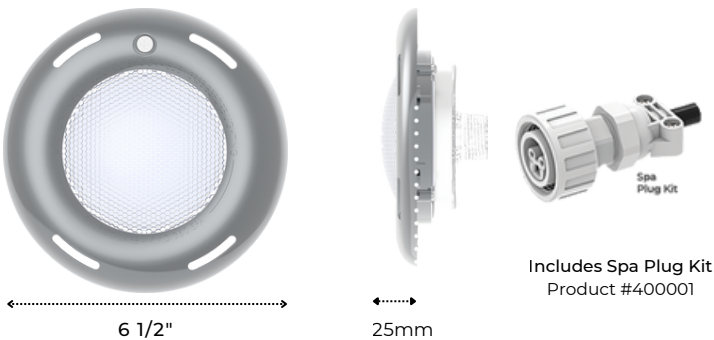

SPA REPLACEMENT LIGHT W/ PLUG KIT

Light Color | Product Number

- Blue | VLSP4008-BL
- White | VLSP4004-WT
- Warm White | VLSP4014-WW
- Multicolor Hayward | VLSP4000-H
- Multicolor Jandy/ Wall Switch | VLSP4000-J
- Multicolor Pentair | VLSP4000-P
- Amber FFWCC Turtle Compliant | VLSP4000-T

NICHELESS REPLACEMENT LIGHT