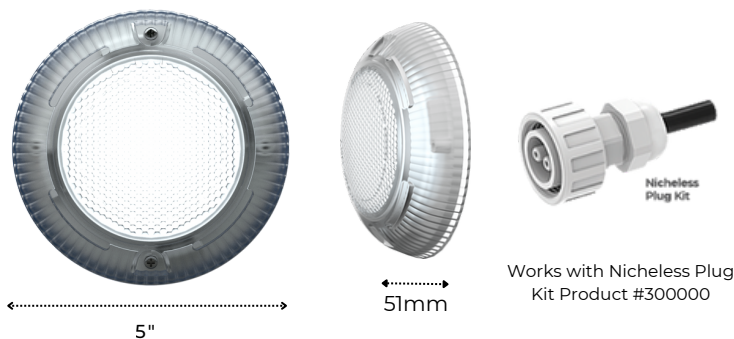

Light Color | Product Number

- Blue | 300070-BL
- White | 300070-WT
- Warm White | 300076-WW
- Multicolor Hayward | 300075-H
- Multicolor Jandy/ Wall Switch | 300074-J
- Multicolor Pentair | 300073-P
- Amber FFWCC Turtle Compliant | 300077-T

BLUE SQUARE

Vivid360
POOL REPLACEMENT LED