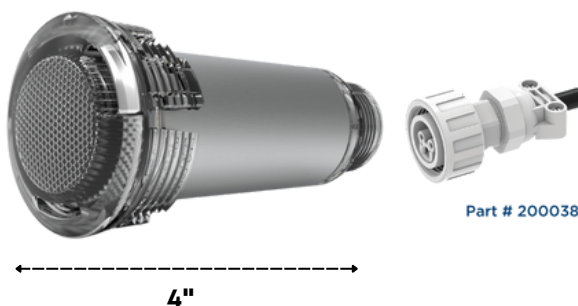

LIT90055
03/2024