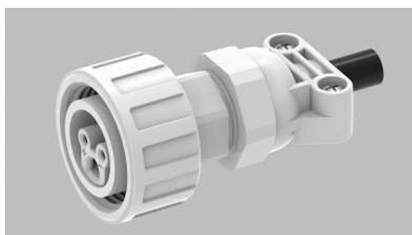

The Vivid 360 LED Spa Light is a state-of-the-art lighting system designed to be retrofitted into popular existing spa niches via its innovative adjustable locking tab, and is also perfect for new spa construction. The light is compact and stylish, with a distinctive lens design providing for a striking LED color blend and diffused beam.

The all-plastic construction of the light removes the need for bonding or grounding and ensures safety to spa users. Available in fixed colors of white, warm white and blue together with multi-color models that can be operated from popular third-party controllers.

MAXIMUM CABLE LENGTHS
 For VIVID 360 LED Spa Lights

Voltage	18AWG	14AWG	18AWG	14AWG
	MULTI-COLOR		FIXED COLOR	
12V	60ft	130ft	70ft	150ft
13V	90ft	190ft	100ft	220ft
14V	120ft	250ft	140ft	310ft

VIVID 360 LED Spa Niche Light

Plug Kit factory-fitted on 18AWG Cable

VIVID PLUG KIT - SPA

An innovative feature of the Vivid 360 LED Spa Light is its connectivity. The unique and patented waterproof Plug Kit is factory fitted to the supply cord, and allows for simple connection and detachment to the rear of the light. For spa remodels, this means that the light can be safely stored away until the renovation is completed—thus protecting it from construction work. Available 18AWG Cord Lengths are 50ft, 100ft & 150ft.