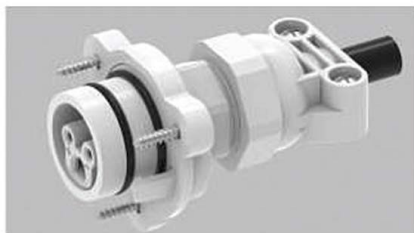

The advanced design of the Vivid 360 LED Pool Light results in a compact and stylish underwater light, easily retrofitted into popular existing pool niches as well as for new pool construction. The anti-glare lens ensures increased beam spread and diffused illumination of the pool interior.

The all-plastic construction of the light negates the need for bonding/grounding and ensures safety to pool users. Available in a wide range of LED colors and intensities, Vivid 360 LED Pool Lights are also compatible with popular third-party controllers.

MAXIMUM CABLE LENGTHS
 For VIVID 360 LED Pool Lights

| Voltage | 16A WG | 14A WG | 12A WG | 16A WG | 14A WG |
|---------|------------------|--------|--------|----------------------|--------|
| | VIVID 360 - 30VA | | | VIVID 360 MAX - 60VA | |
| 12V | 60ft | 100ft | 120ft | 60ft | 90ft |
| 13V | 80ft | 130ft | 160ft | 90ft | 125ft |
| 14V | 100ft | 160ft | 200ft | 120ft | 175ft |

VIVID 360 LED Retro-Fit Light

Plug Kit factory-fitted on 14AWG Cable

VIVID PLUG KIT - POOL NICHE

An innovative feature of the Vivid 360 LED Pool Light is its connectivity. The unique and patented waterproof Plug Kit is factory fitted to the supply cord, and allows for simple connection and detachment to the rear of the light. For pool remodels, this means that the light can be safely stored away until the pool renovation is completed—thus protecting it during pool construction. Available cable lengths are 50ft 14AWG, 100 ft 14AWG, 100ft 12AWG, and 150ft 12AWG.