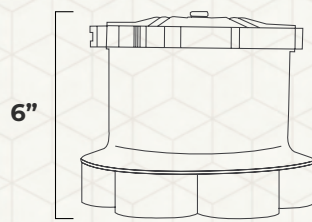

Q360+ Actuator