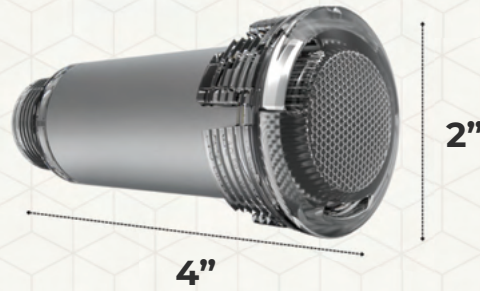

Spectrum™ 360 RGBW Nicheless Light Kits

Spectrum 360 lights are extremely energy-efficient and long lasting. The entire system is extra-low-voltage ensuring safety at all times. **Kit includes cable and plug as shown.**

[Install Video](#)

Category	Product Details	Part #
Spectrum™ 360 Nicheless LED Light Kits <i>Fits all standard wall fittings</i>	50ft Light Kit - Blue	K5000-BL
	50ft Light Kit - White	K5001-WT
	50ft Light Kit - Warm White	K5018-WW
	50ft Light Kit - Amber (Turtle-Friendly)	K5015-T
	50ft Light Kit - Multi-Color - Pentair	K5002-P
	50ft Light Kit - Multi-Color - Jandy/Wall	K5003-J
	50ft Light Kit - Multi-Color - Hayward	K5004-H
	100ft Light Kit - Blue	K5005-BL
	100ft Light Kit - White	K5006-WT
	100ft Light Kit - Warm White	K5019-WW
	100ft Light Kit - Amber (Turtle-Friendly)	K5016-T
	100ft Light Kit - Multi-Color - Pentair	K5007-P
	100ft Light Kit - Multi-Color - Jandy/Wall	K5008-J
	100ft Light Kit - Multi-Color - Hayward	K5009-H
	150ft Light Kit - Blue	K5010-BL
	150ft Light Kit - White	K5011-WT
	150ft Light Kit - Warm White	K5020-WW
	150ft Light Kit - Amber (Turtle-Friendly)	K5017-T
	150ft Light Kit - Multi-Color - Pentair	K5012-P
	150ft Light Kit - Multi-Color - Jandy/Wall	K5013-J
150ft Light Kit - Multi-Color - Hayward	K5014-H