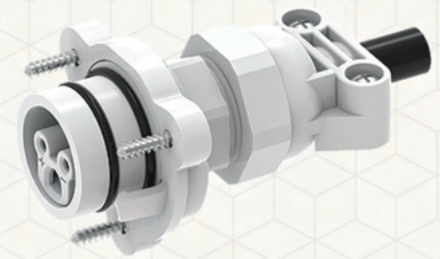

10 5/8"

Vivid 360™ Pool/Spa Retro
Plug Kit (included with light)
400001