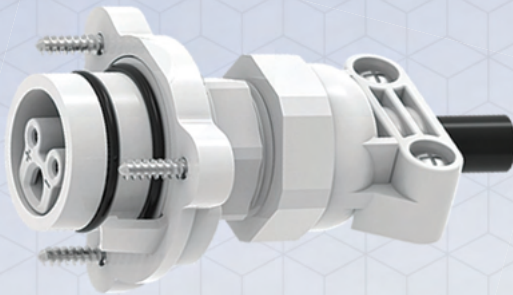

Vivid 360 Pool/Spa Plug Kit
400001