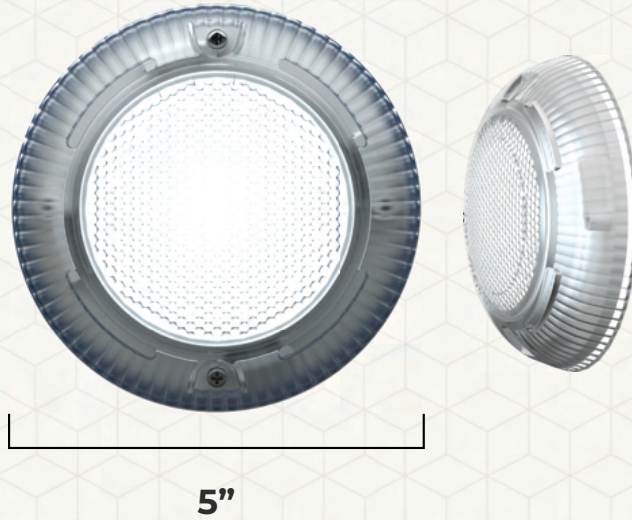

Vivid 360™ RGBW Nicheless Light Kits

Includes light and cable w/ plug

- Allows 180 degree illumination with flush mount dome lense design
- Perfect for 1.5" niche/wall fitting, fiber optics, bubblers and GloBrite® niche (adapter sold separately)