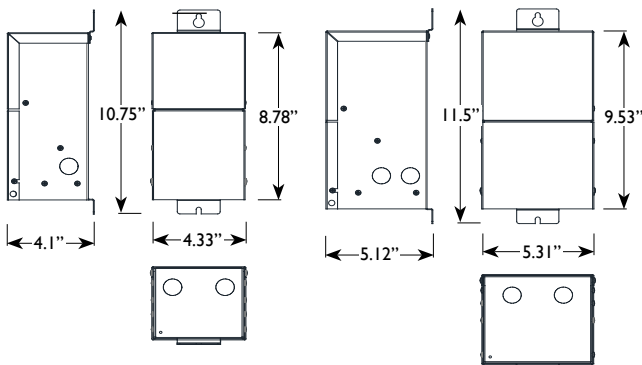

Dimensions

VLT600150

VLT600300