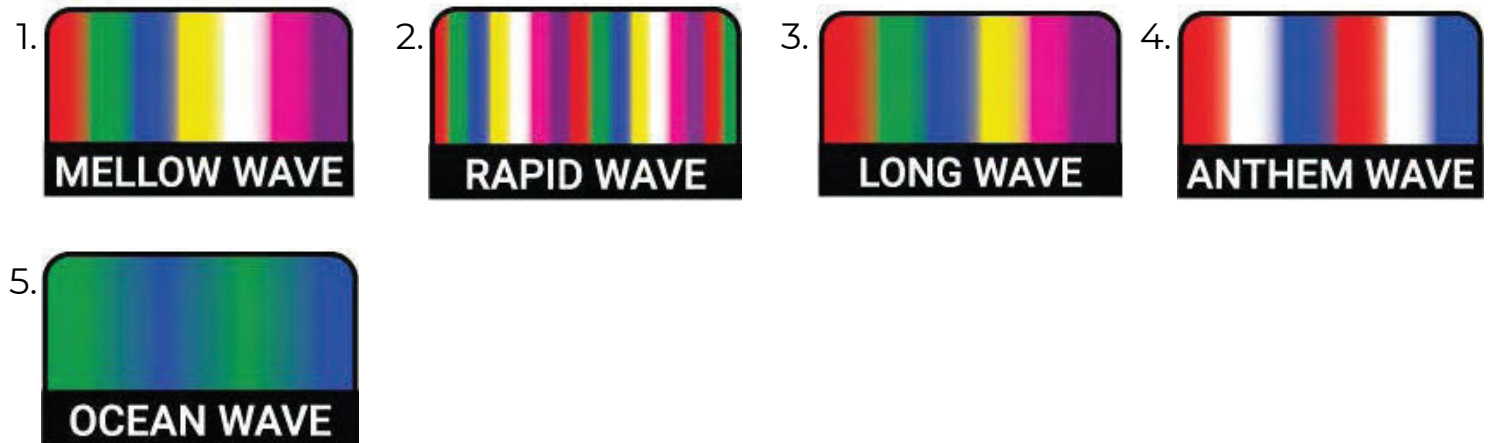

Five Light Shows

For more detailed information please refer to the installation guide.