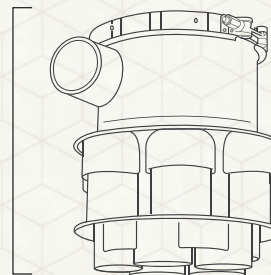

1.3 V360: Vinyl & Fiberglass Jet Collars

Installs flush in the pool floor

Category	Product Details	Part #
Vinyl	Vinyl Collar Fitting - Blue	111800-BL
	Vinyl Collar Fitting - White	11800-WT
Fiberglass	Fiberglass Collar Fitting - Beige	118099-BG
	Fiberglass Collar Fitting - Black	118099-BK
	Fiberglass Collar Fitting - Blue	118099-BL
	Fiberglass Collar Fitting - Gray	118099-GR
	Fiberglass Collar Fitting - White	118099-WT

1.4 Valves

Image	Category	Product Details	Part #
	Q360+ Acuator Valve Complete	Smoothly transfers power from the turbine to the ports with minimal friction and back pressure. Fits 2" pipe. Also replaces A&A 2" 6-port valve	1130100
	C5 Valve Adaptor Kit	Replaces Caretaker™ or A&A™ 5-port Valve Fits 1.5" pipe	1145110
	P6 Valve Adaptor Kit	Replaces Paramount™ 6-port Valve. Required Pipe Size: 2"	1145120

Q360+ Actuator

C5 Valve