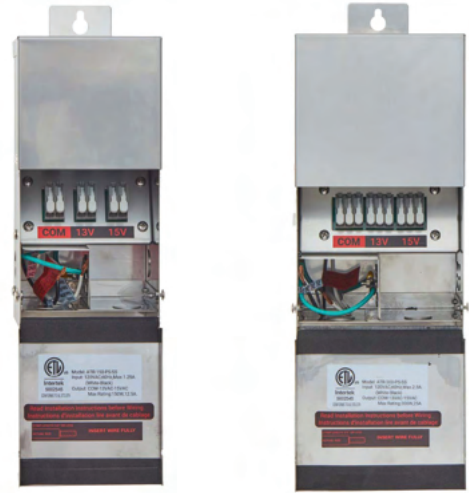

Features & Benefits

- Highly efficient EI core - runs cooler, generates less noise, with less voltage loss under load.
- Unique color-coded wire markers for easy maintenance and troubleshooting.
- Large 13 & 15V taps (UL 1838 compliant)
- 150W or 300W capacity
- Stainless steel body with removable face plate.
- Magnetic circuit breaker; auto reset integrated thermal breaker (in core).
- ETL Listed for both indoor and outdoor use.

Warranty

5 Years

Certifications

Specifications subject to change without notice.