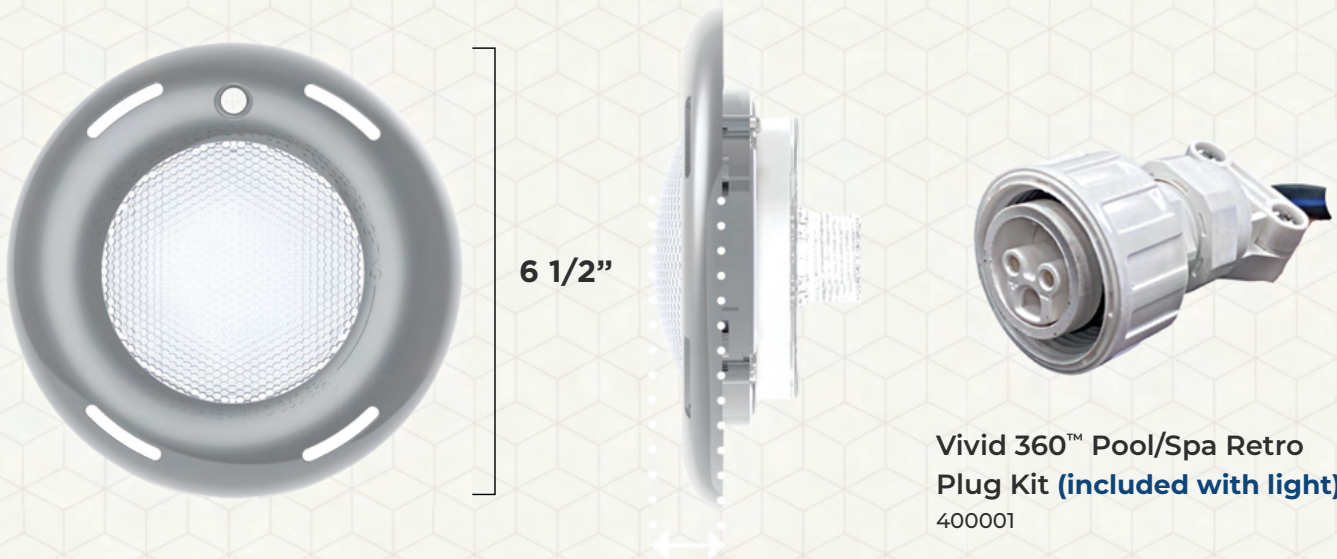

10 5/8"

Vivid 360™ Pool/Spa Retro
Plug Kit (included with light)
400001

Vivid 360™ Spa

Includes Plug Kit

Category	Product Details	Part #
Vivid 360™ Retro Spa LED Light	Vivid 360™ Retro Spa Light - Multicolor - Pentair	VLSP4000-P
	Vivid 360™ Retro Spa Light - Multicolor - Jandy/Wall Switch	VLSP4000-J
	Vivid 360™ Retro Spa Light - Multicolor - Hayward	VLSP4000-H
	Vivid 360™ Retro Spa Light - Multicolor - Amber FFWCC Turtle Compliant	VLSP4000-T
	Vivid 360™ Retro Spa Light - White	VLSP4004-WT
	Vivid 360™ Retro Spa Light - Blue	VLSP4008-BL
	Vivid 360™ Retro Spa Light - Warm White	VLSP4014-WW

Lite Star RGBW LED Lights

Fits most niches for small, large, and SwimQuip lights.

Requires a Cord Kit - See page 24.

Image	Category	Product Details	Part #
	Small Retro <i>Engineered to replace most existing small / spa lights</i>	Blue Light / Gray Trim Ring	800040-BLG
		Blue Light / White Trim Ring	800040-BLW
		White Light / Gray Trim Ring	800041-WTG
		White Light / White Trim Ring	800041-WTW
		Multicolor Light / Gray Trim Ring	800042-MCG
		Multicolor Light / White Trim Ring	800042-MCW
	Large Retro <i>Engineered to replace most existing large / pool lights</i>	Blue Light / Gray Trim Ring	800140-BLG
		Blue Light / White Trim Ring	800140-BLW
		White Light / Gray Trim Ring	800141-WTG
		White Light / White Trim Ring	800141-WTW
		Multicolor Light / Gray Trim Ring	800142-MCG
		Multicolor Light / White Trim Ring	800142-MCW
	SwimQuip Retro	Blue Light / Gray Trim Ring	800240-BLG
		Blue Light / White Trim Ring	800240-BLW
		Multicolor Light / Gray Trim Ring	800240-MCG
		Multicolor Light / White Trim Ring	800240-MCW
		White Light / Gray Trim Ring	800241-WTG
		White Light / White Trim Ring	800241-WTW