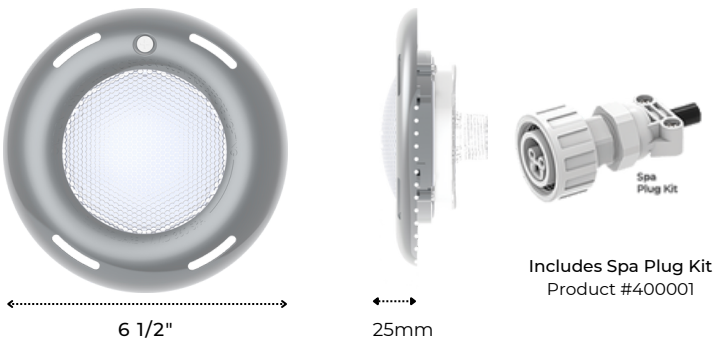

SPA REPLACEMENT LIGHT W/ PLUG KIT

Light Color | Product Number

- Blue | VLSS4008-BL
- White | VLSS4004-WT
- Warm White | VLSS4014-WW
- Multicolor Hayward | VLSS4000-H
- Multicolor Jandy/ Wall Switch | VLSS4000-J
- Multicolor Pentair | VLSS4000-P
- Amber FFWCC Turtle Compliant | VLSS4000-T

NICHELESS REPLACEMENT LIGHT