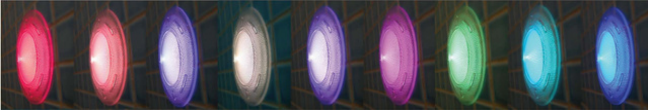

BRING YOUR POOL & SPA

BACK TO LIFE

CUT THE CORD, DON'T PULL IT

The Vivid 360 Replacement LED is engineered to replace most existing pool and spa lights to deliver more colorful and vivid lighting than ever before. Whether you need to replace a broken light or you just want to upgrade to a more colorful brighter LED light, Vivid 360 is the preferred choice of pool owners and industry experts alike.

- Replaces most existing pool & spa lights
- Available in white, blue or multi-color
- Separate White Trim Ring available
- Use existing lighting cable and our patented quick-connect plug kits in most cases
- Safer, low-voltage and more energy-efficient solution

Vivid360
POOL REPLACEMENT LED

IMAGINE MORE COLOR AND VIVID LIGHT THAN EVER BEFORE

AVAILABLE IN WHITE, BLUE AND MULTI-COLOR

- Replacements for pool, spa, and nicheless lighting (also replaces fiber optic)
- Use **existing** lighting cable and our patented quick-connect plug kits in most cases
- Public and semi-public commercial pool compatible
- Adjustable tab system fits most lighting niches including Jandy®, Hayward® and Pentair®
- Replaces both 1.5" nicheless lights and fiber optics
- 12-14 volt transformer required for all of our low-voltage lighting