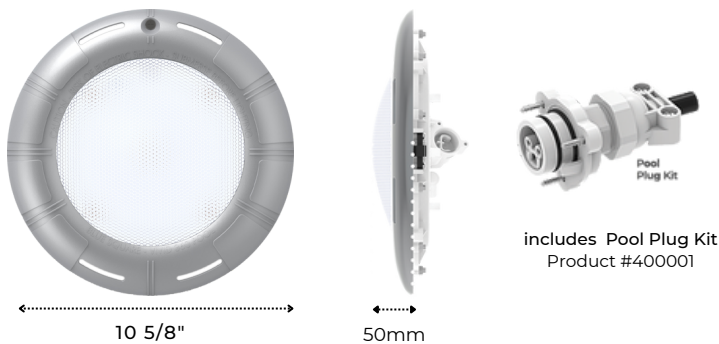

BRING YOUR POOL & SPA

BACK TO LIFE

CUT THE CORD, DON'T PULL IT

The Vivid 360 Replacement LED is engineered to replace most existing pool and spa lights to deliver more colorful and vivid lighting than ever before. Whether you need to replace a broken light or you just want to upgrade to a more colorful brighter LED light, Vivid 360 is the preferred choice of pool owners and industry experts alike.

- Replaces most existing pool & spa lights
- Available in white, blue or multi-color
- Separate White Trim Ring available
- Use existing lighting cable and our patented quick-connect plug kits in most cases
- Safer, low-voltage and more energy-efficient solution

Vivid360
POOL REPLACEMENT LED

IMAGINE MORE COLOR AND VIVID LIGHT THAN EVER BEFORE

AVAILABLE IN WHITE, BLUE AND MULTI-COLOR

- Replacements for pool, spa, and nicheless lighting (also replaces fiber optic)
- Use **existing** lighting cable and our patented quick-connect plug kits in most cases
- Public and semi-public commercial pool compatible
- Adjustable tab system fits most lighting niches including Jandy®, Hayward® and Pentair®
- Replaces both 1.5" nicheless lights and fiber optics
- 12-14 volt transformer required for all of our low-voltage lighting

POOL REPLACEMENT LIGHT W/ PLUG KIT

30 Watt Light Color | Product Number

- Blue | VLPP1004-BL
- White | VLPP2004-WT
- Warm White | VLPP2014-WW
- Multicolor Hayward | VLPP3030-H
- Multicolor Jandy/ Wall Switch | VLPP3030-J
- Multicolor Pentair | VLPP3030-P
- Amber FFWCC Turtle Compliant | VLPP3030-T