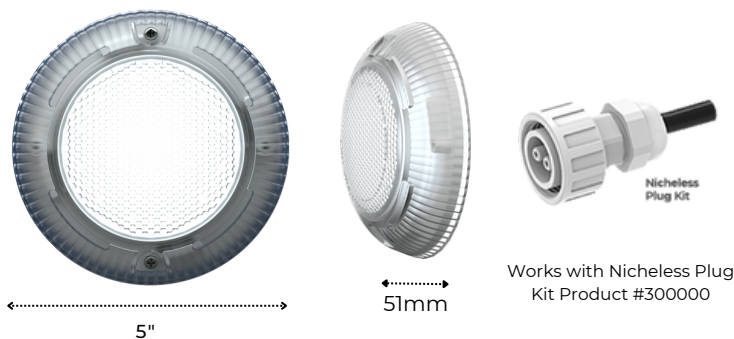

Light Color | Product Number

- Blue | 300070-BL
- White | 300070-WT
- Warm White | 300076-WW
- Multicolor | Hayward 300075-H
- Multicolor | Jandy/ Wall Switch 300074-J
- Multicolor | Pentair 300073-P
- Amber FFWCC Turtle Compliant | 300077-T