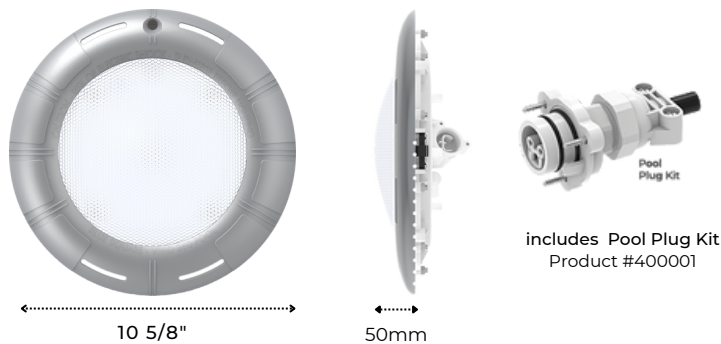

BRING YOUR POOL & SPA

BACK TO LIFE

CUT THE CORD, DON'T PULL IT

The Vivid 360 Replacement LED is engineered to replace most existing pool and spa lights to deliver more colorful and vivid lighting than ever before. Whether you need to replace a broken light or you just want to upgrade to a more colorful brighter LED light, Vivid 360 is the preferred choice of pool owners and industry experts alike.

- Replaces most existing pool & spa lights
- Available in white, blue or multi-color
- Separate White Trim Ring available
- Use existing lighting cable and our patented quick-connect plug kits in most cases
- Safer, low-voltage and more energy-efficient solution

Vivid360
POOL REPLACEMENT LED

IMAGINE MORE COLOR AND VIVID LIGHT THAN EVER BEFORE

AVAILABLE IN WHITE, BLUE AND MULTI-COLOR

- Replacements for pool, spa, and nicheless lighting (also replaces fiber optic)
- Use **existing** lighting cable and our patented quick-connect plug kits in most cases
- Public and semi-public commercial pool compatible
- Adjustable tab system fits most lighting niches including Jandy®, Hayward® and Pentair®
- Replaces both 1.5" nicheless lights and fiber optics
- 12-14 volt transformer required for all of our low-voltage lighting

POOL REPLACEMENT LIGHT

30 Watt Light Color | Product Number

- Blue | VLPP1004-BL
- White | VLPP2004-WT
- Warm White | VLPP2014-WW
- Multicolor Hayward | VLPP3030-H
- Multicolor Jandy/ Wall Switch | VLPP3030-J
- Multicolor Pentair | VLPP3030-P
- Amber FFWCC Turtle Compliant | VLPP3030-T