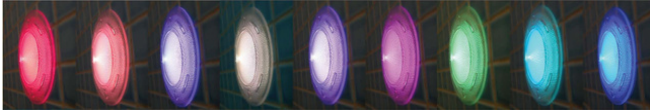

BRING YOUR POOL & SPA

BACK TO LIFE

CUT THE CORD, DON'T PULL IT

The Vivid 360 Replacement LED is engineered to replace most existing pool and spa lights to deliver more colorful and vivid lighting than ever before. Whether you need to replace a broken light or you just want to upgrade to a more colorful brighter LED light, Vivid 360 is the preferred choice of pool owners and industry experts alike.

- Replaces most existing pool & spa lights
- Available in white, blue or multi-color
- Separate White Trim Ring available
- Use existing lighting cable and our patented quick-connect plug kits in most cases
- Safer, low-voltage and more energy-efficient solution

Vivid360
POOL REPLACEMENT LED

IMAGINE MORE COLOR AND VIVID LIGHT THAN EVER BEFORE

AVAILABLE IN WHITE, BLUE AND MULTI-COLOR

- Replacements for pool, spa, and nicheless lighting (also replaces fiber optic)
- Use **existing** lighting cable and our patented quick-connect plug kits in most cases
- Public and semi-public commercial pool compatible
- Adjustable tab system fits most lighting niches including Jandy®, Hayward® and Pentair®
- Replaces both 1.5" nicheless lights and fiber optics
- 12-14 volt transformer required for all of our low-voltage lighting