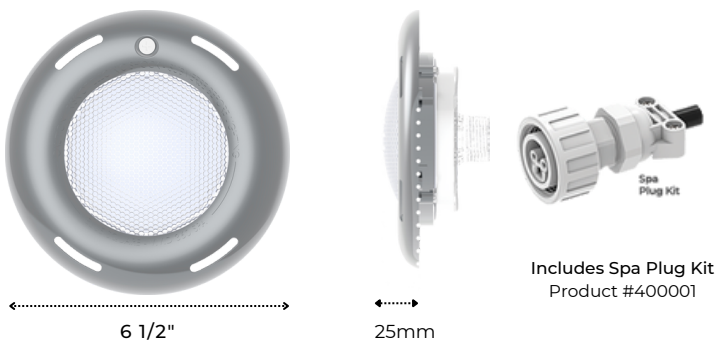

SPA REPLACEMENT LIGHT

Light Color | Product Number

- Blue | VLSS4008-BL
- White | VLSS4004-WT
- Warm White | VLSS4014-WW
- Multicolor Hayward | VLSS4000-H
- Multicolor Jandy/ Wall Switch | VLSS4000-J
- Multicolor Pentair | VLSS4000-P
- Amber FFWCC Turtle Compliant | VLSS4000-T

NICHELESS REPLACEMENT LIGHT