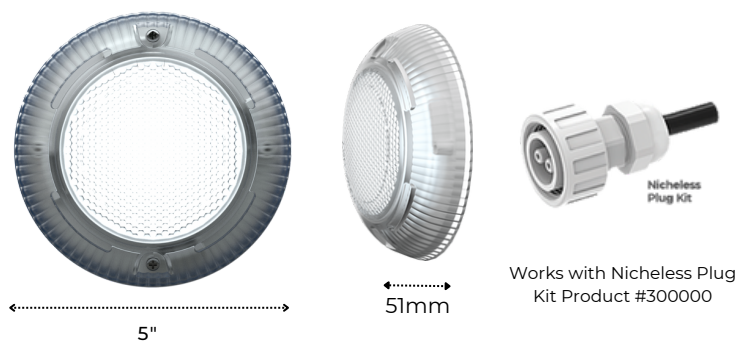

Light Color | Product Number

- Blue | 300070-BL
- White | 300070-WT
- Warm White | 300076-WW
- Multicolor | Hayward 300075-H
- Multicolor | Jandy/ Wall Switch 300074-J
- Multicolor | Pentair 300073-P
- Amber FFWCC Turtle Compliant | 300077-T