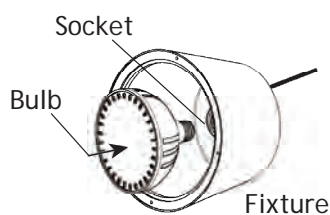

Certifications

Product Dimensions