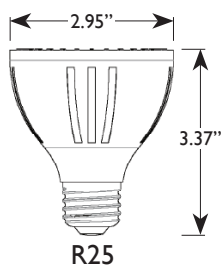

Certifications

Product Dimensions