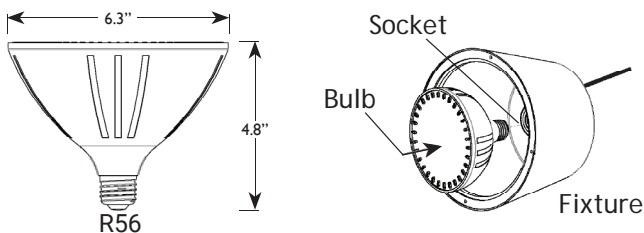

PRODUCT SPECIFICATIONS

Vivid Low / Line Voltage 12V / 120V LED Pool Bulbs

Product Description

Light up your pool with the Vivid® LED replacement pool and spa bulbs for an immediate transformation to paradise. Blue Square designs, manufactures, and distributes the most advanced and durable lighting products on the market. Our line of LED pool bulbs are no exception to our excellence. The 12V and 120V LED pool bulb features an advanced microprocessor with wide-angled, high-output LEDs. Guaranteed high-speed LED performance and bright, vivid light output.

Specifications

- Base: E26 screw terminal
- Color Temperature: 3000K, 5000K and RGB-5000K
- CRI: >80
- Input Voltage: 12V and 120V
- Power (W): 35W
- Beam Angle: 120°
- Ingress Protection: IP64

Features & Benefits

- Highest Output Bulbs Available
- Reduces Energy Costs by 80% or more
- Lasts up to 50,000+ Hours (20 Years)
- Solid White or Color Changing Options
- IP64 - designed to withstand dust and from water spray
- Easy to Install and Operate

Product Dimensions

Item Number	Color Temp	Wattage	Beam Spread	Lumens
VLB3500-WT	5000K	35W	120°	2975
VLB3501-WT	5000K	35W	120°	3325
VLB3500-WW	3000K	35W	120°	2975
VLB3501-WW	3000K	35W	120°	3325
VLB3500-MC	5000K	35W	120°	750
VLB3501-MC	5000K	35W	120°	750
VLB3500-MAX	5000K	35W	120°	4700
VLB3501-MAX	5000K	35W	120°	4700

Certifications

Warranty

Residential: 5-Year Warranty
Commercial: 5-Year Warranty

Specifications subject to change without notice.