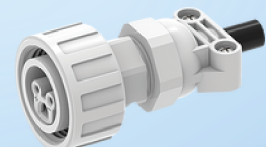

BLUE SQUARE LIGHTING SIMPLIFIED

CHOOSE LIGHT

PULLING CABLE?
(INCLUDES INSTALLED PLUG)

OR

USING EXISTING CORD?
PLUG KIT

VIVID 360 POOL LIGHT

- 400050 50ft Cable - 14 AWG
- 400100 100ft Cable - 14 AWG
- 400100-MAX 100ft Cable MAX- 12 AWG
- 400150 150ft Cable - 14 AWG
- 400150-MAX 150ft Cable MAX - 12 AWG

VIVID 360 RETRO PLUG KIT (12-16 AWG)

Product #400001

VIVID 360 SPA LIGHT

- 200050 50ft Cable - 18 AWG
- 200100 100ft Cable - 18 AWG
- 200150 150ft Cable - 18 AWG

VIVID 360 RETRO PLUG KIT (12-16 AWG)

Product #400001

SPECTRUM NICHELESS LIGHT

- 200050 50ft Cable - 18 AWG
- 200100 100ft Cable - 18 AWG
- 200150 150ft Cable - 18 AWG

SPECTRUM 360 PLUG KIT

Product #200038

SPECTRUM 360

- 200050 50ft Cable - 18 AWG
- 200100 100ft Cable - 18 AWG
- 200150 150ft Cable - 18 AWG

SPECTRUM 360 PLUG KIT

Product #200038