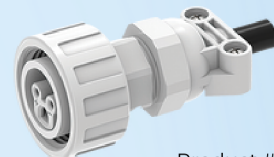

BLUE SQUARE LIGHTING SIMPLIFIED

CHOOSE LIGHT

PULLING CABLE?
(INCLUDES INSTALLED PLUG)

OR

USING EXISTING CORD?
PLUG KIT

VIVID 360 POOL LIGHT

- 400050 50ft Cable - 14 AWG
- 400100 100ft Cable - 14 AWG
- 400100-MAX 100ft Cable MAX- 12 AWG
- 400150 150ft Cable - 14 AWG
- 400150-MAX 150ft Cable MAX - 12 AWG

VIVID 360 RETRO PLUG KIT (12-16 AWG)

Product #400001

VIVID 360 SPA LIGHT

- 200050 50ft Cable - 18 AWG
- 200100 100ft Cable - 18 AWG
- 200150 150ft Cable - 18 AWG

VIVID 360 RETRO PLUG KIT (12-16 AWG)

Product #400001

SPECTRUM 360 PLUG KIT (16-18 AWG)

Product #200038

VIVID 360 NICHELESS LIGHT

- 300050 50ft Cable - 18 AWG
- 300100 100ft Cable - 18 AWG
- 300150 150ft Cable - 18 AWG

VIVID 360 NICHELESS PLUG KIT

Product #300000

SPECTRUM NICHELESS LIGHT

- 200050 50ft Cable - 18 AWG
- 200100 100ft Cable - 18 AWG
- 200150 150ft Cable - 18 AWG

SPECTRUM 360 PLUG KIT

Product #200038

SPECTRUM 360

- 200050 50ft Cable - 18 AWG
- 200100 100ft Cable - 18 AWG
- 200150 150ft Cable - 18 AWG