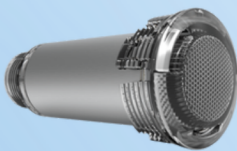

BLUE SQUARE LIGHTING SIMPLIFIED

CHOOSE LIGHT

PULLING CABLE?
(INCLUDES INSTALLED PLUG)

OR

USING EXISTING CORD?
PLUG KIT

VIVID 360 POOL LIGHT

- 400050 50ft Cable - 14 AWG
- 400100 100ft Cable - 14 AWG
- 400100-MAX 100ft Cable MAX- 12 AWG
- 400150 150ft Cable - 14 AWG
- 400150-MAX 150ft Cable MAX - 12 AWG

VIVID 360 RETRO PLUG KIT (12-16 AWG)

Product #400001

VIVID 360 SPA LIGHT

- 200050 50ft Cable - 18 AWG
- 200100 100ft Cable - 18 AWG
- 200150 150ft Cable - 18 AWG

VIVID 360 RETRO PLUG KIT (12-16 AWG)

Product #400001

SPECTRUM 360 PLUG KIT (16-18 AWG)

Product #200038

VIVID 360 NICHELESS LIGHT

- 300050 50ft Cable - 18 AWG
- 300100 100ft Cable - 18 AWG
- 300150 150ft Cable - 18 AWG

VIVID 360 NICHELESS PLUG KIT

Product #300000

SPECTRUM NICHELESS LIGHT

- 200050 50ft Cable - 18 AWG
- 200100 100ft Cable - 18 AWG
- 200150 150ft Cable - 18 AWG

SPECTRUM 360 PLUG KIT

Product #200038

SPECTRUM 360

- 200050 50ft Cable - 18 AWG
- 200100 100ft Cable - 18 AWG
- 200150 150ft Cable - 18 AWG