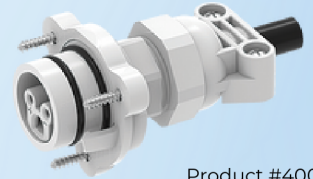

BLUE SQUARE LIGHTING SIMPLIFIED

CHOOSE LIGHT

PULLING CABLE?
(INCLUDES INSTALLED PLUG)

OR

USING EXISTING CORD?
PLUG KIT

VIVID 360 POOL LIGHT

- 400050 50ft Cable - 14 AWG
- 400100 100ft Cable - 14 AWG
- 400100-MAX 100ft Cable MAX- 12 AWG
- 400150 150ft Cable - 14 AWG
- 400150-MAX 150ft Cable MAX - 12 AWG

VIVID 360 RETRO PLUG KIT (12-16 AWG)

Product #400001

VIVID 360 SPA LIGHT

- 200050 50ft Cable - 18 AWG
- 200100 100ft Cable - 18 AWG
- 200150 150ft Cable - 18 AWG

VIVID 360 RETRO PLUG KIT (12-16 AWG)

Product #400001

SPECTRUM 360 PLUG KIT (16-18 AWG)

Product #200038

VIVID 360 NICHELESS LIGHT

- 300050 50ft Cable - 18 AWG
- 300100 100ft Cable - 18 AWG
- 300150 150ft Cable - 18 AWG

VIVID 360 NICHELESS PLUG KIT

Product #300000