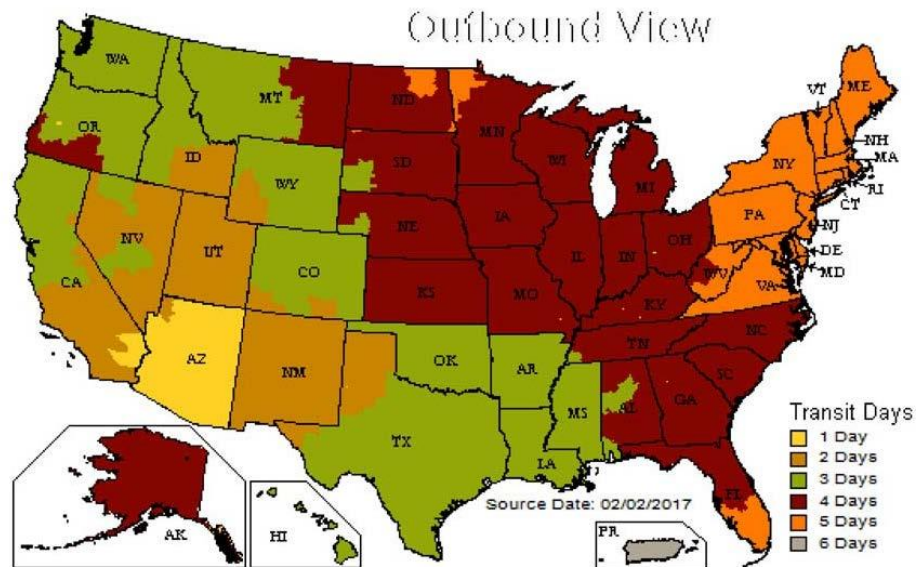

## SHIPPING POLICY

- UPS orders received before 12:00pm (MST) will be shipped within 2 Business Days.

### UPS Estimated Transit Days

Ship Date and Zip Code Results

from: CHANDLER, AZ 85225

- Freight orders received before 12:00pm (MST) will be shipped within 4 Business Days.
- *Expedited / Same Day Shipping Services may require additional fees.*