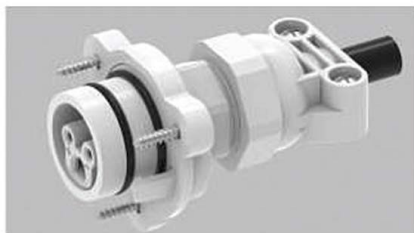

The advanced design of the Vivid 360 LED Pool Light results in a compact and stylish underwater light, easily retrofitted into popular existing pool niches as well as for new pool construction. The anti-glare lens ensures increased beam spread and diffused illumination of the pool interior.

The all-plastic construction of the light negates the need for bonding/grounding and ensures safety to pool users. Available in a wide range of LED colors and intensities, Vivid 360 LED Pool Lights are also compatible with popular third-party controllers.

MAXIMUM CABLE LENGTHS
 For VIVID 360 LED Pool Lights

Voltage	16A WG	14A WG	12A WG	16A WG	14A WG
	VIVID 360 - 30VA			VIVID 360 MAX - 60VA	
12V	60ft	100ft	120ft	60ft	90ft
13V	80ft	130ft	160ft	90ft	125ft
14V	100ft	160ft	200ft	120ft	175ft

VIVID 360 LED Retro-Fit Light

Plug Kit factory-fitted on 14AWG Cable

VIVID PLUG KIT - POOL NICHE

An innovative feature of the Vivid 360 LED Pool Light is its connectivity. The unique and patented waterproof Plug Kit is factory fitted to the supply cord, and allows for simple connection and detachment to the rear of the light. For pool remodels, this means that the light can be safely stored away until the pool renovation is completed—thus protecting it during pool construction. Available cable lengths are 50ft 14AWG, 100 ft 14AWG, 100ft 12AWG, and 150ft 12AWG.