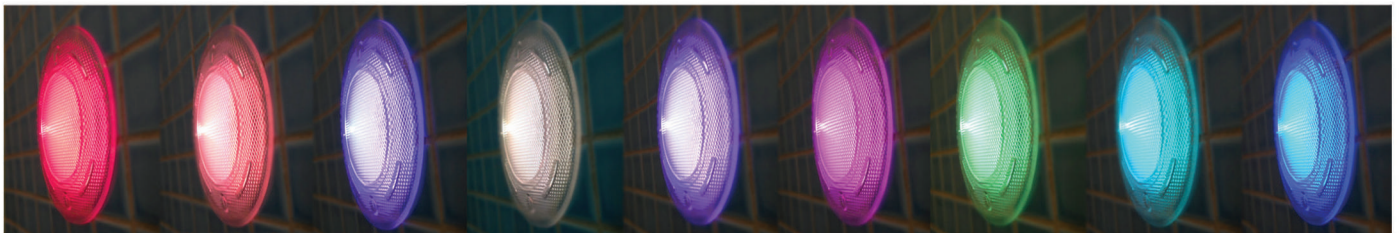

ADD A SPECTRUM OF VIVID LIGHT AND

COLOR

THE LATEST IN LED POOL & SPA LIGHTING TECHNOLOGY

Spectrum360™ incorporates the latest generation LED technology and thermal management system to ensure maximum light output and reliability. In addition, Spectrum 360 lights are extremely energy efficient and long lasting. The entire system is extra-low-voltage ensuring safety at all times.

- Stylish, compact and modern design
- Super bright, energy efficient
- Fully adjustable Plaster Ring for easy installation
- The latest in LED lighting technology
- Detachable cable for easy affordable servicing
- Innovative Plug Kit

Spectrum™
360
LED POOL LIGHTS

BRING WATER TO LIFE WITH VIVID RESORT STYLE LIGHTING

- 6¹/₂" Flush Mount light maximizes panoramic light delivery
- Energy efficient LED drivers only 24WATT verses the traditional 400WATT incandescent
- Over 20x longer life expectancy verses the traditional incandescent
- Ultra safe, low voltage lighting (12V)
- Smart Disconnect feature allows for easy detachable light with no cord replacement
- Simple, one switch programming

PRODUCT OPTIONS:

- **LIGHT COLORS:**
Cool White, Brilliant Blue and Multi-Color® Pentair, Hayward and Jandy compatible programming
- **CABLE LENGTHS:**
50ft., 100ft., 150ft.

Product Size:

SOLID OR MULTICOLOR OPTIONS AVAILABLE