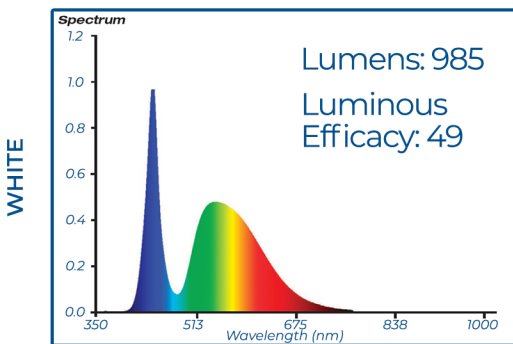

Lumen (lm) – is the measure of the total amount of visible light emitted by a luminaire.

Luminous Efficacy (lm/W) – is a measure of the efficiency with which a luminaire provides visible light from electricity.

**FIXED COLOURS**

Brightness and efficacy of LED Fixed-colour Pool Lights.

**MULTI-COLOUR**

Brightness and efficacy of LED Multi-colour Pool Lights at specific phases of the colour spectrum.