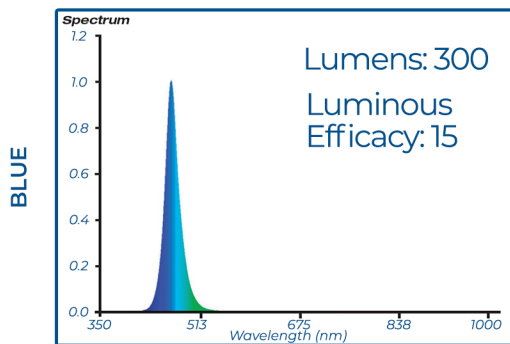

Lumen (lm) – is the measure of the total amount of visible light emitted by a luminaire.

Luminous Efficacy (lm/W) – is a measure of the efficiency with which a luminaire provides visible light from electricity.

**FIXED COLOURS**

Brightness and efficacy of LED Fixed-colour Pool Lights.

**MULTI-COLOUR**

Brightness and efficacy of LED Multi-colour Pool Lights at specific phases of the colour spectrum.